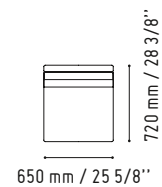

LINEA

It is detail that makes a good design.

Little elements adding character and the quality of materials they are made of.
Front and top elements are made of glass, while the corners are decorated with noble stainless steel.

A2Z06