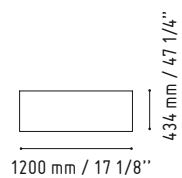

LINEA

It is detail that makes a good design.

Little elements adding character and the quality of materials they are made of.
Front and top elements are made of glass, while the corners are decorated with noble stainless steel.

A2Z06