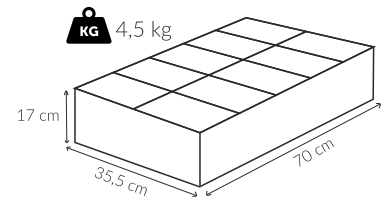

- Length - 17 cm
- Width - 12 cm
- height - 14 cm
- weight - 0,45 kg
- burning time - 13h

Package quantity 10

Single colour packages or custom **colour mixes** can be produced upon request.

Best Selling Colours

Catalogue No. **Fan05**

- Length - 17 cm
- Width - 12 cm
- height - 14 cm
- weight - 0,45 kg
- burning time - 13h

Package quantity 10

Single colour packages or custom **colour mixes** can be produced upon request.