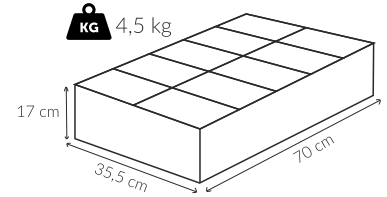

- Length - 17 cm
- Width - 12 cm
- height - 14 cm
- weight - 0,45 kg
- burning time - 13h

Package quantity 10

Single colour packages or custom **colour mixes** can be produced upon request.

Best Selling Colours