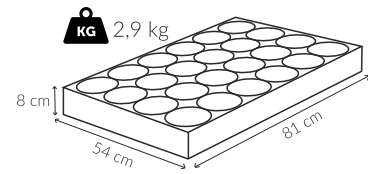

Flower Candle Large Catalogue No. F03

- ∅ diameter - 20 cm
- ▴ height - 10 cm
- ⚖ weight - 0,46 kg
- 🕒 burning time - 17h

📦 Package quantity 12

Flower Candle Medium Catalogue No. F02

- ∅ diameter - 16 cm
- ▴ height - 8,5 cm
- ⚖ weight - 0,22 kg
- 🕒 burning time - 10h

📦 Package quantity 15

Flower Candle Small Catalogue No. F01

- ∅ diameter - 13 cm
- ▴ height - 7,5 cm
- ⚖ weight - 0,12 kg
- 🕒 burning time - 6h

📦 Package quantity 24

Additional Information

It is possible to order a specific mix of scents and colours within a single package of candles. However a package cannot contain a mixture of shapes and sizes. The number of candles per package along with the package sizes are supplied in this brochure alongside the candle types. For protection, each flower is separately packaged in a plastic container before being collected into a packaging carton.