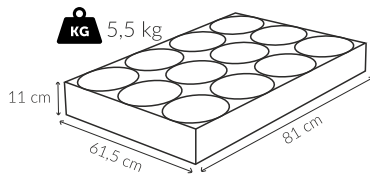

Flower Candle Large Catalogue No. F03

- ∅ diameter - 20 cm
- ▴ height - 10 cm
- ⚖ weight - 0,46 kg
- 🕒 burning time - 17h

📦 Package quantity 12

Flower Candle Medium Catalogue No. F02

- ∅ diameter - 16 cm
- ▴ height - 8,5 cm
- ⚖ weight - 0,22 kg
- 🕒 burning time - 10h