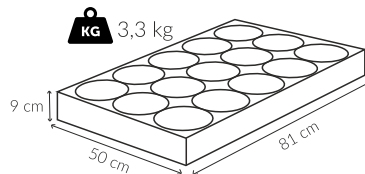

Flower Candle Large Catalogue No. F03

- ∅ diameter - 20 cm
- ▴ height - 10 cm
- ⚖ weight - 0,46 kg
- 🕒 burning time - 17h

📦 Package quantity 12

Flower Candle Medium Catalogue No. F02

- ∅ diameter - 16 cm
- ▴ height - 8,5 cm
- ⚖ weight - 0,22 kg
- 🕒 burning time - 10h

📦 Package quantity 15

Flower Candle Small Catalogue No. F01

- ∅ diameter - 13 cm
- ▴ height - 7,5 cm
- ⚖ weight - 0,12 kg
- 🕒 burning time - 6h

📦 Package quantity 24

Additional Information

It is possible to order a specific mix of scents and colours within a single package of candles. However a package cannot contain a mixture of shapes and sizes. The number of candles per package along with the package sizes are supplied in this brochure alongside the candle types. For protection, each flower is separately packaged in a plastic container before being collected into a packaging carton.