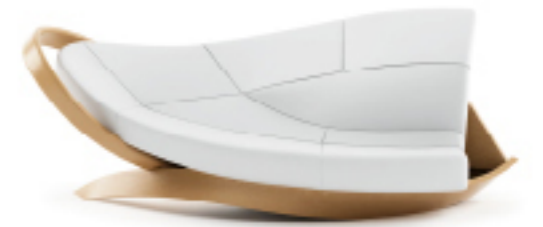

chair "brazo K" 57x50x85

console tables "brazo"

chair "brazo K"

chair "brazo M"

bench "brazo"

standard lamp "brazo" 92x90x207

sofa "brazo" 234x140x105

armchair "brazo" 130x130x105

coffee table "brazo" 105x105x36

collection "brazo"

coffee table "brazo"

chair "virtuos"

dining table "virtuos 5"

chair "virtuos"

dining table "virtuos R"

glass case "virtuos"