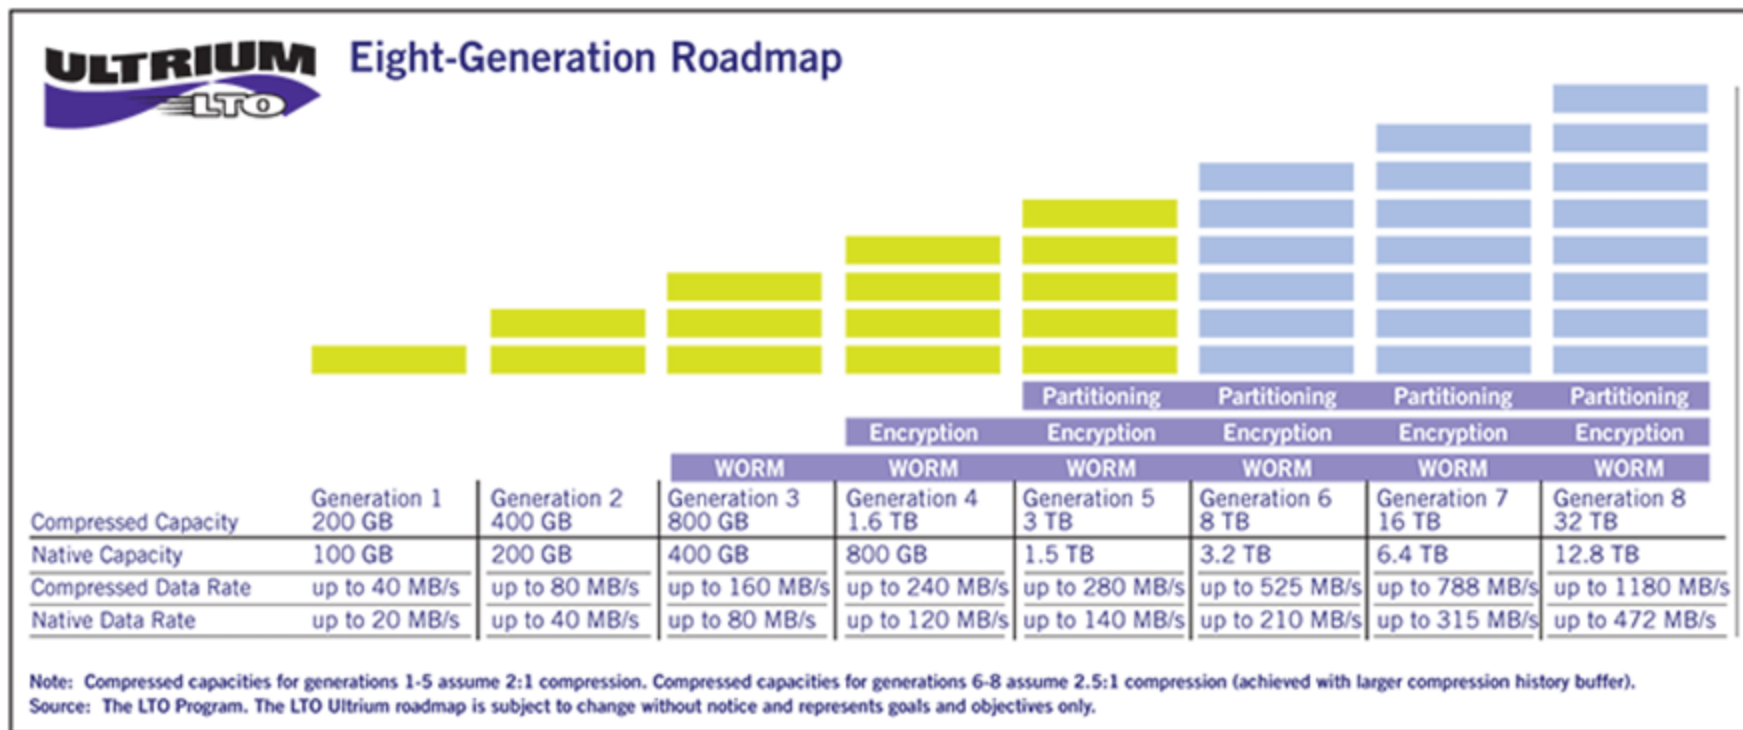

Linear Tape Open (LTO) Tape Drive Roadmap

Source: www.ultrium.com

All specifications assume 2:1 compression.